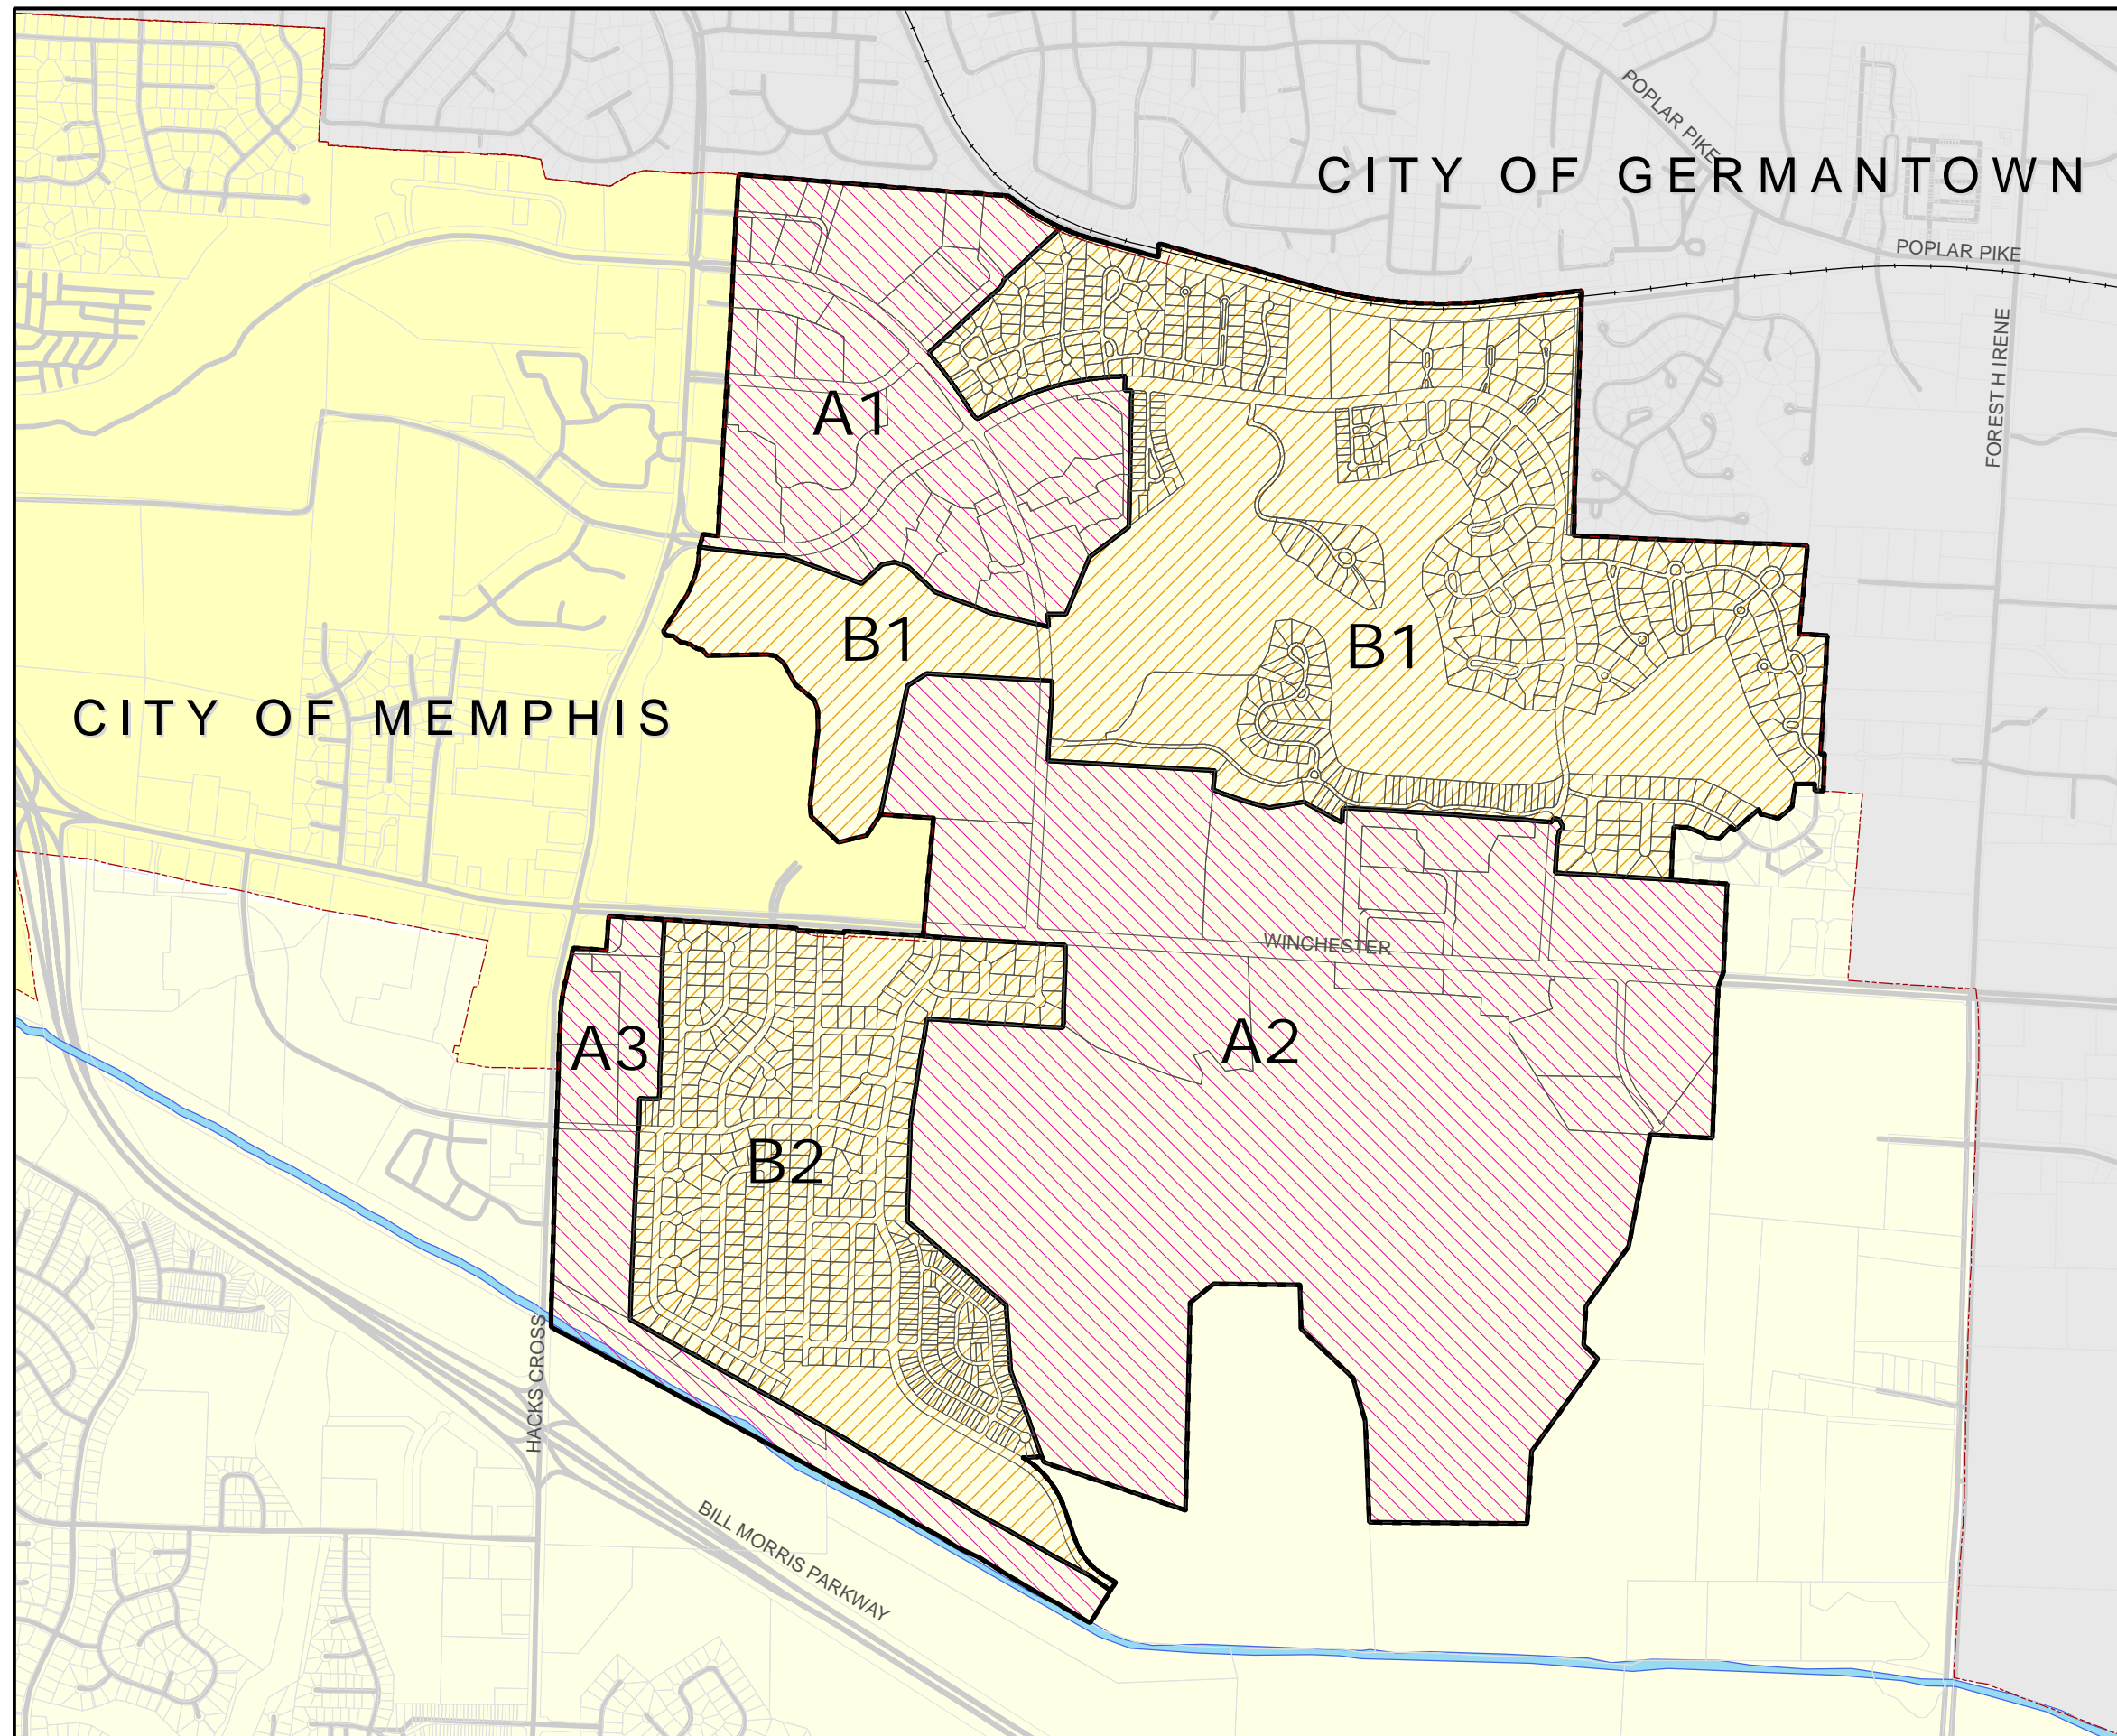

# Southwind - Windyke Annexation

## Legend

-  Immediate Annexation
-  Annexation in 2013
-  City of Memphis
-  Memphis Reserve Area
-  City of Germantown

April 25, 2006  
Mapping and Central Records  
City of Memphis Engineering Division